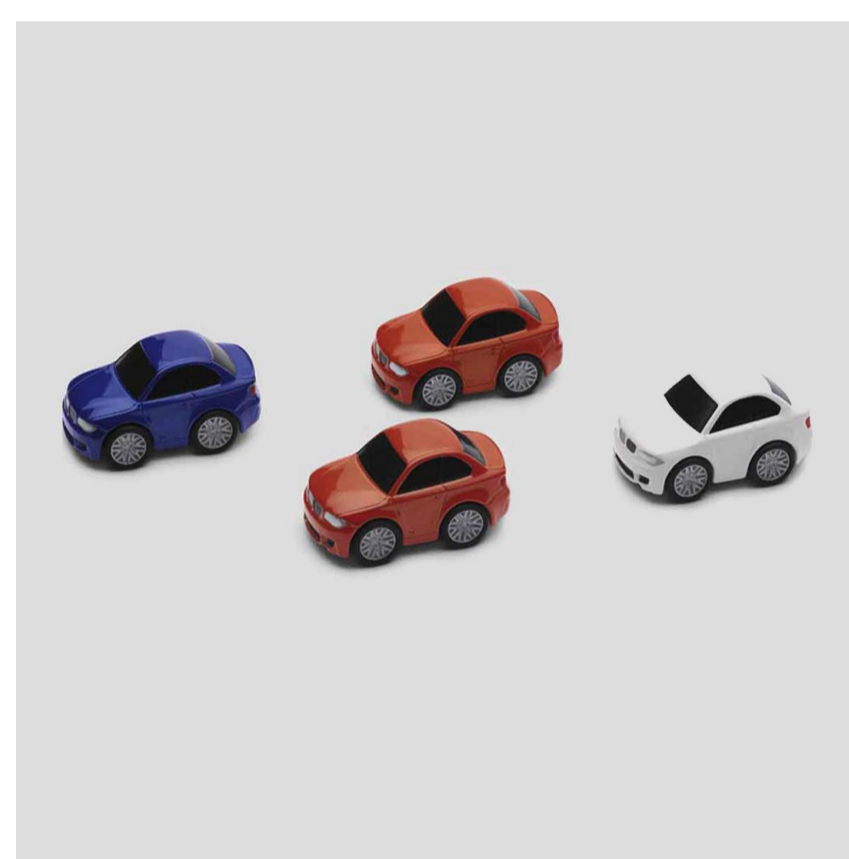

BMW ORIGINAL

BMW KIDS BIKE

\$345.00

Innovative bike for children, balance bike and standard bike in one. For children aged 3 - 6 years.

BMW Kids Bike
White/Raspberry
Part # 80912451008

1

\$345.00

Others also bought

BMW Plush White Bear

\$27.00

BMW Baby Racer III

\$129.00

BMW Pullback M Coupe Fun Car A...

\$4.00

BMW i Kids' Interactive T-Shirt

\$28.00