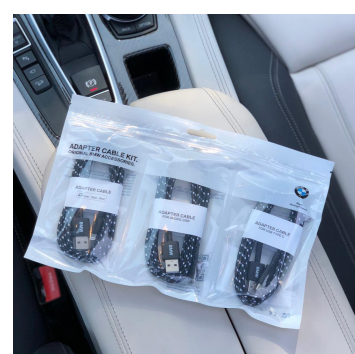

BMW Adapter cable kit

$46.65