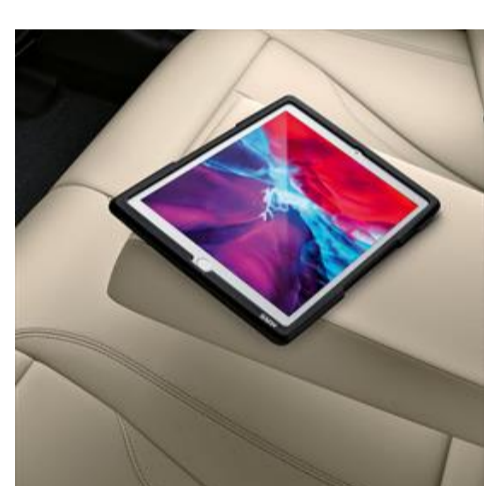

1

\$72.00

**BMW Safety Case Samsung Galaxy Tab A 10.5"**  
Part # 51952473275

1

\$72.00

**BMW Safety Case Samsung Galaxy Tab S4 10.5"**  
Part # 51952473276

1

\$67.00