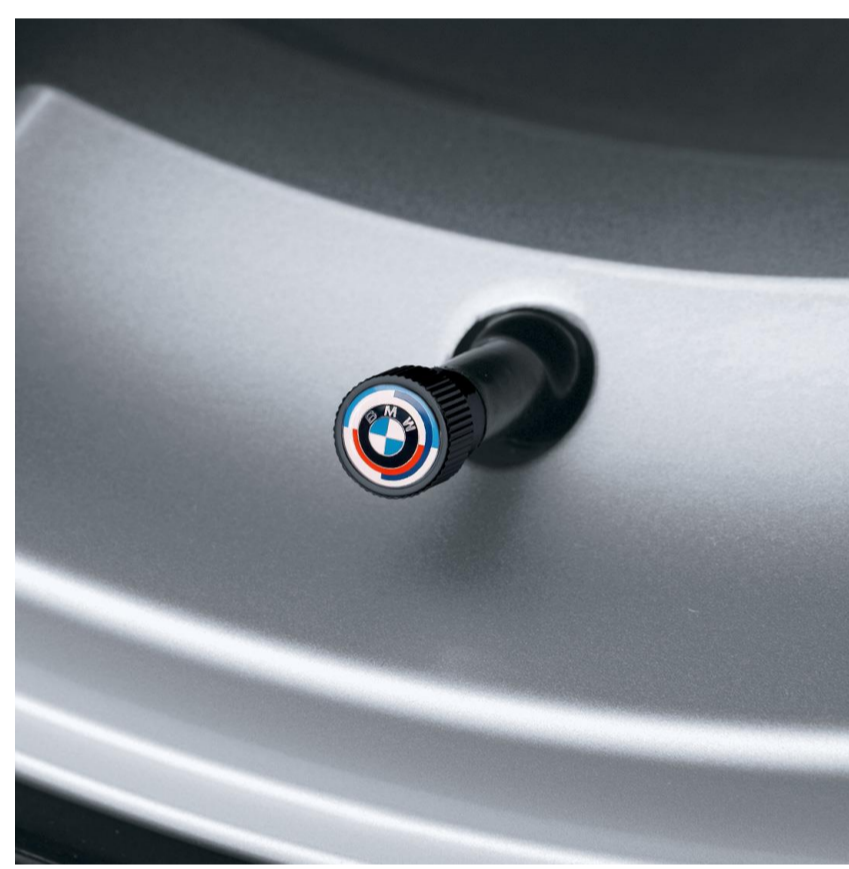

BMW ORIGINAL

BMW M LOGO VALVE STEM CAPS

\$24.00

These valve stem caps are the perfect finishing touch to your wheels. Designed to work with the latest Tire Pressure Monitoring systems, these ultra-low weight caps are engineering to be beautiful and to last. All caps come in a set of 4.

BMW Valve Stem Cap Set, M Logo
Part # 36122447402

1

\$24.00

Others also bought

BMW 50 Years M
Heritage Hub Ca...

\$205.00

BMW 50 Years M
Valve Stem Caps

\$35.00