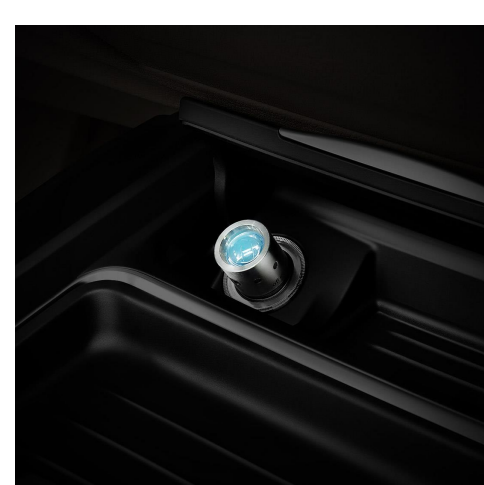

# BMW RECHARGEABLE LED FLASHLIGHT

\$47.00

With its low electricity consumption, long service life and an outstanding brightness of 10 lux, the rechargeable LED flashlight in an elegant stainless steel design is sure to impress. To charge the high-performance battery, the flashlight is simply plugged into the 12 V on-board socket.