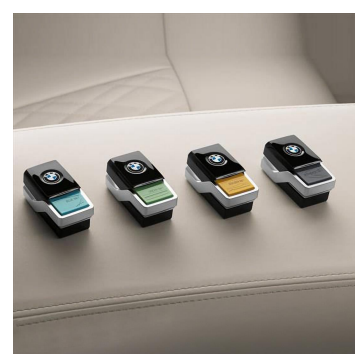

BMW Ambient Air

$46.00

BMW Bug, Tar and Treesap Remov...

$10.13

BMW Car Wash Shampoo Concentra...

$7.13

BMW Express Wax

$8.87