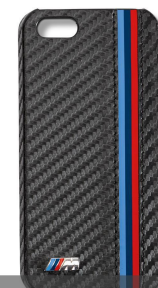

The Ultimate Driving Machine®

BMW i3

Scale model of the BMW i3 with clear lines and a dynamic design.

BMW i3 / Solar Orange
(PN: 80422320105)

\$22.00

ORIGINAL PRICE ~~\$40.00~~

1:43 scale.

RELATED

ORIGINAL PRICE ~~\$20.00~~

BMW Motorsport
Phone Case

\$10.00

ORIGINAL PRICE ~~\$20.00~~

BMW M Phone
Case

\$10.00

BMW R 1200 GS
(K50)

\$90.00