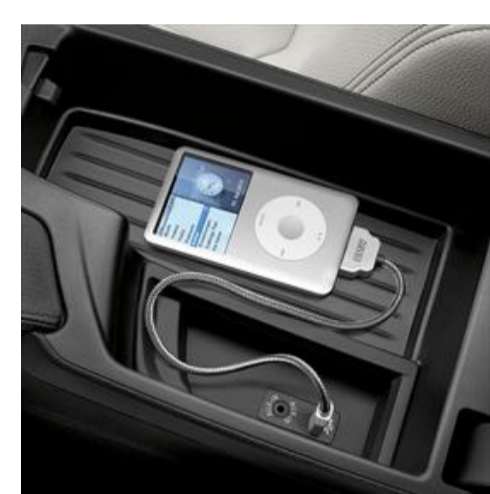

BMW ORIGINAL

BMW CHARGE AND SYNC CABLE

\$22 - \$39

This cable is a convenient accessory for keeping a device powered up no matter where your travels take you. The charge and sync cable can be utilized in vehicle or in home. To use in vehicle, simply connect the vehicle USB port. If the vehicle is not equipped with a USB port, our single or dual USB charger would be an excellent additional accessory. Not only is this cable pleasing to the eye, it is constructed from the best possible materials. Cable ends are made of metal and utilize high grade electrical connectors. The cable portion utilizes braided wiring and reinforced junctions. All of these attributes make up a very attractive yet functional charge/sync cable. Available for both miniUSB and Apple (30 pin) connectors.