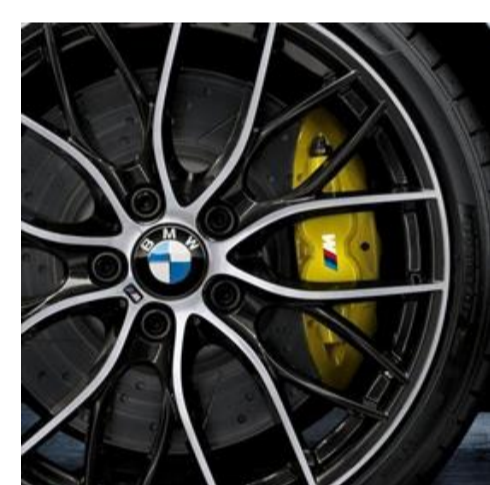

BMW M Performance Rear Brake Discs - for Models 1 fitted with M Performance Brake System (Set of 2) $586.00
Part # 34206797600

*Original BMW accessories that are installed on/in the vehicle will carry the full New Vehicle Limited Warranty if they were installed prior to the delivery to the client. If the installation is made after the retail sale of the vehicle, the accessory will be warranted for the balance of the New Vehicle Limited Warranty period, or two years from its date of installation, whichever is greater.

Each price is the suggested retail price and is subject to change. Unless otherwise stated, price excludes installation and taxes. Installed prices are based on an estimated installation time and the center's labor rate, and are subject to change. Due to the number of variables that ultimately determine freight costs, FREIGHT CHARGES ARE ESTIMATED until an order is shipped and actual freight charges are calculated.

Check with your authorized BMW center for complete accuracy of information and product availability.