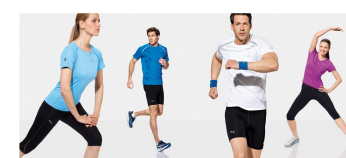

RELATED

BMW Ladies' M Tee

\$35.00

BMW Ladies' M Nylon Jacket

\$109.00

BMW Ladies' BMW Tote

\$70.00

BMW Ladies' 3/4 Running Pants