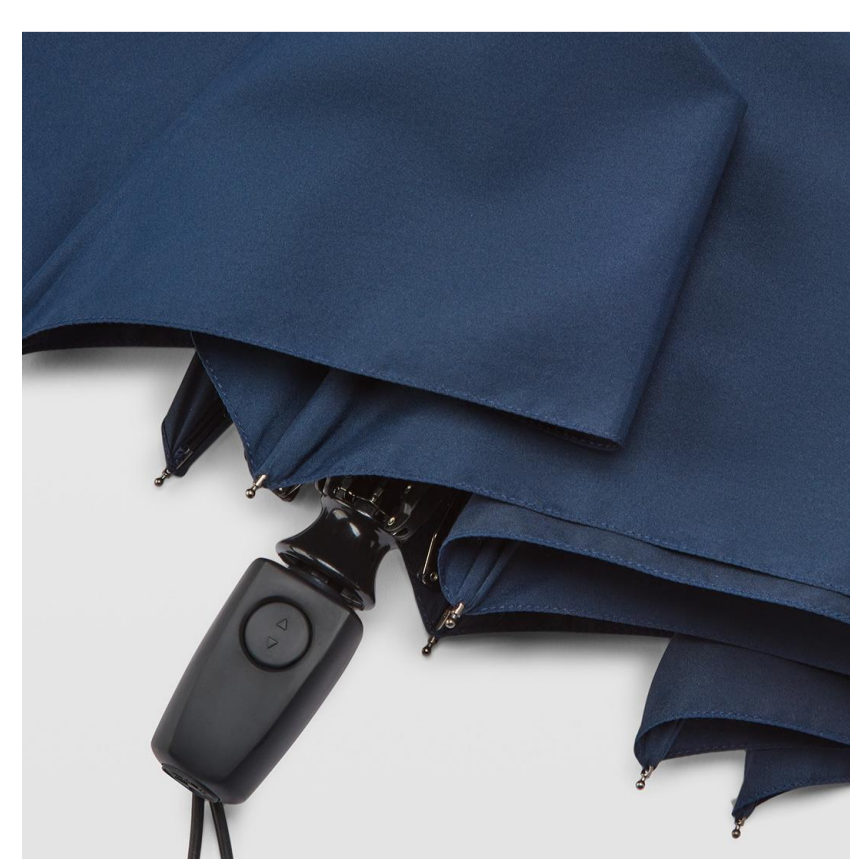

BMW Pocket Umbrella Logo