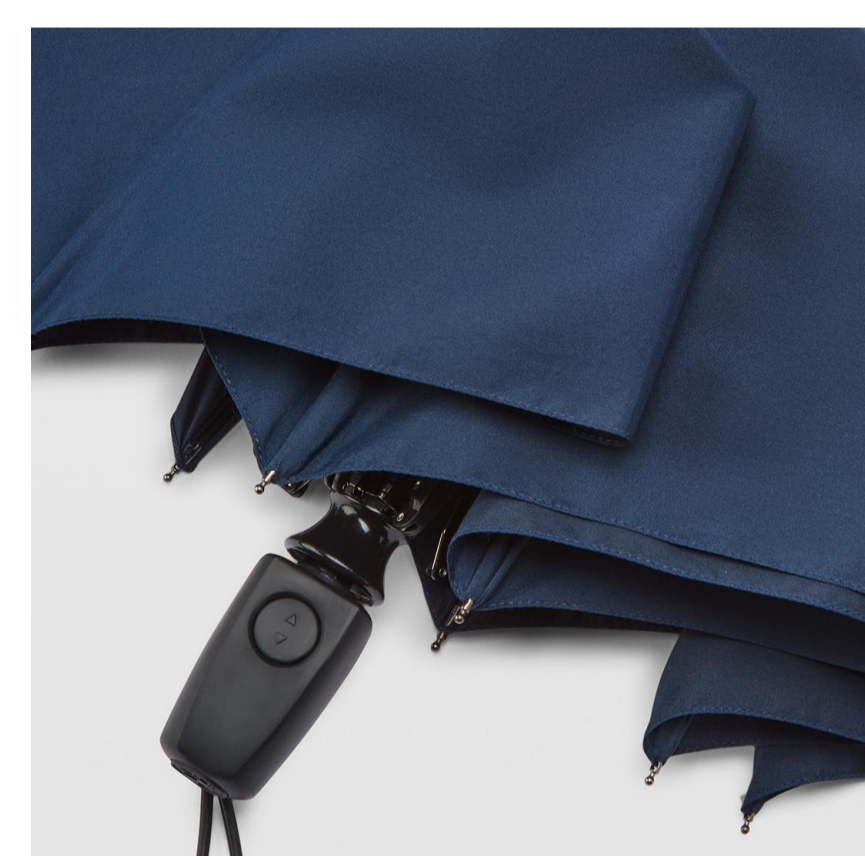

BMW Pocket Umbrella Logo

$36.00