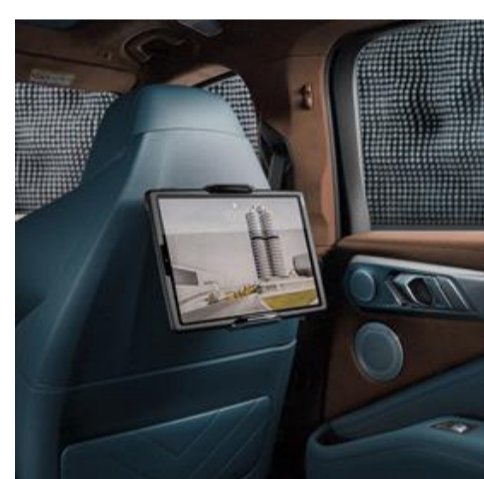

Note: Safety Information: Approved crash safety is only ensured when the combination of the Universal Tablet Holder, BMW Safety Case and Protective Film are used. The BMW Safety Case must be ordered separately.

BMW Travel and Comfort System Universal Tablet Holder Pro 1 $251.00
Part # 51955A4DA75

EXTENDED WARRANTY WITHOUT EXTENDED EXPENSE.

All original BMW accessories come with a warranty of up to 4 years / 50,000 miles *

- Safety - tested and approved by BMW engineers
- BMW design and quality

*Original BMW accessories that are installed on/in the vehicle will carry the full New Vehicle Limited Warranty if they were installed prior to the delivery to the client. If the installation is made after the retail sale of the vehicle, the accessory will be warranted for the balance of the New Vehicle Limited Warranty period, or two years from its date of installation, whichever is greater.

Each price is the suggested retail price and is subject to change. Unless otherwise stated, price excludes installation and taxes. Installed prices are based on an estimated installation time and the center's labor rate, and are subject to change. Due to the number of variables that ultimately determine freight costs, FREIGHT CHARGES ARE ESTIMATED until an order is shipped and actual freight charges are calculated.

Check with your authorized BMW center for complete accuracy of information and product availability.