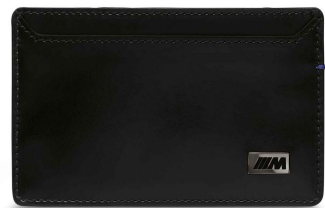

RELATED

BMW M Card Case

$74.00